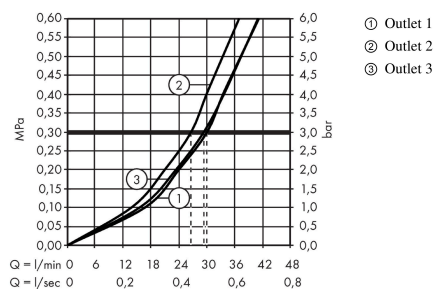

ShowerSelect

Valve for concealed installation for 3 functions

Surfaces: **Polished Gold Optic** Article Number: **15764990**

Description

product features

- 3 functions
- simultaneous use of several outlets
- maximum flow rate at 3 bar: 30 l/min
- flow rate upper outlet: 26 l/min
- Flow rate left and right: 29 l/min
- flow rate by simultaneous use of all outlets: 30 l/min
- Start/stop valve to operate the functions
- connection type: basic set
- valve is delivered with buttons Rain large, Rain small and hand shower

Technology

Design awards

reddot winner 2021

Product image

Scale drawing

Flowchart

ShowerSelect

Valve for concealed installation for 3 functions