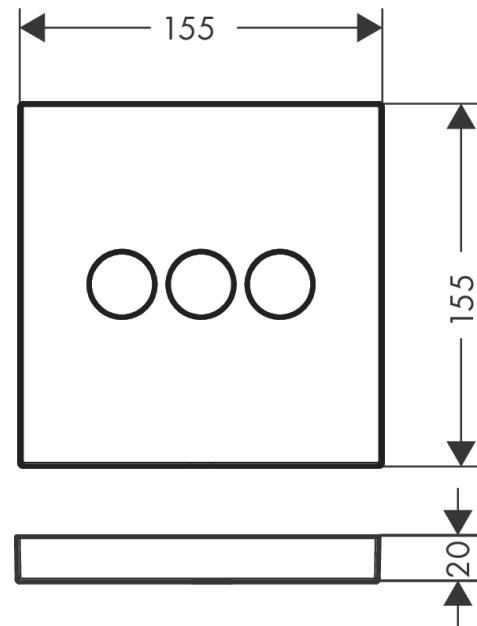

ShowerSelect

Valve for concealed installation for 3 functions

Surfaces: **Polished Gold Optic** Article Number: **15764990**

Description

product features

- 3 functions
- simultaneous use of several outlets
- maximum flow rate at 3 bar: 30 l/min
- flow rate upper outlet: 26 l/min
- Flow rate left and right: 29 l/min
- flow rate by simultaneous use of all outlets: 30 l/min
- Start/stop valve to operate the functions
- connection type: basic set
- valve is delivered with buttons Rain large, Rain small and hand shower

Technology

Design awards

reddot winner 2021

Product image

Scale drawing

Flowchart

ShowerSelect

Valve for concealed installation for 3 functions